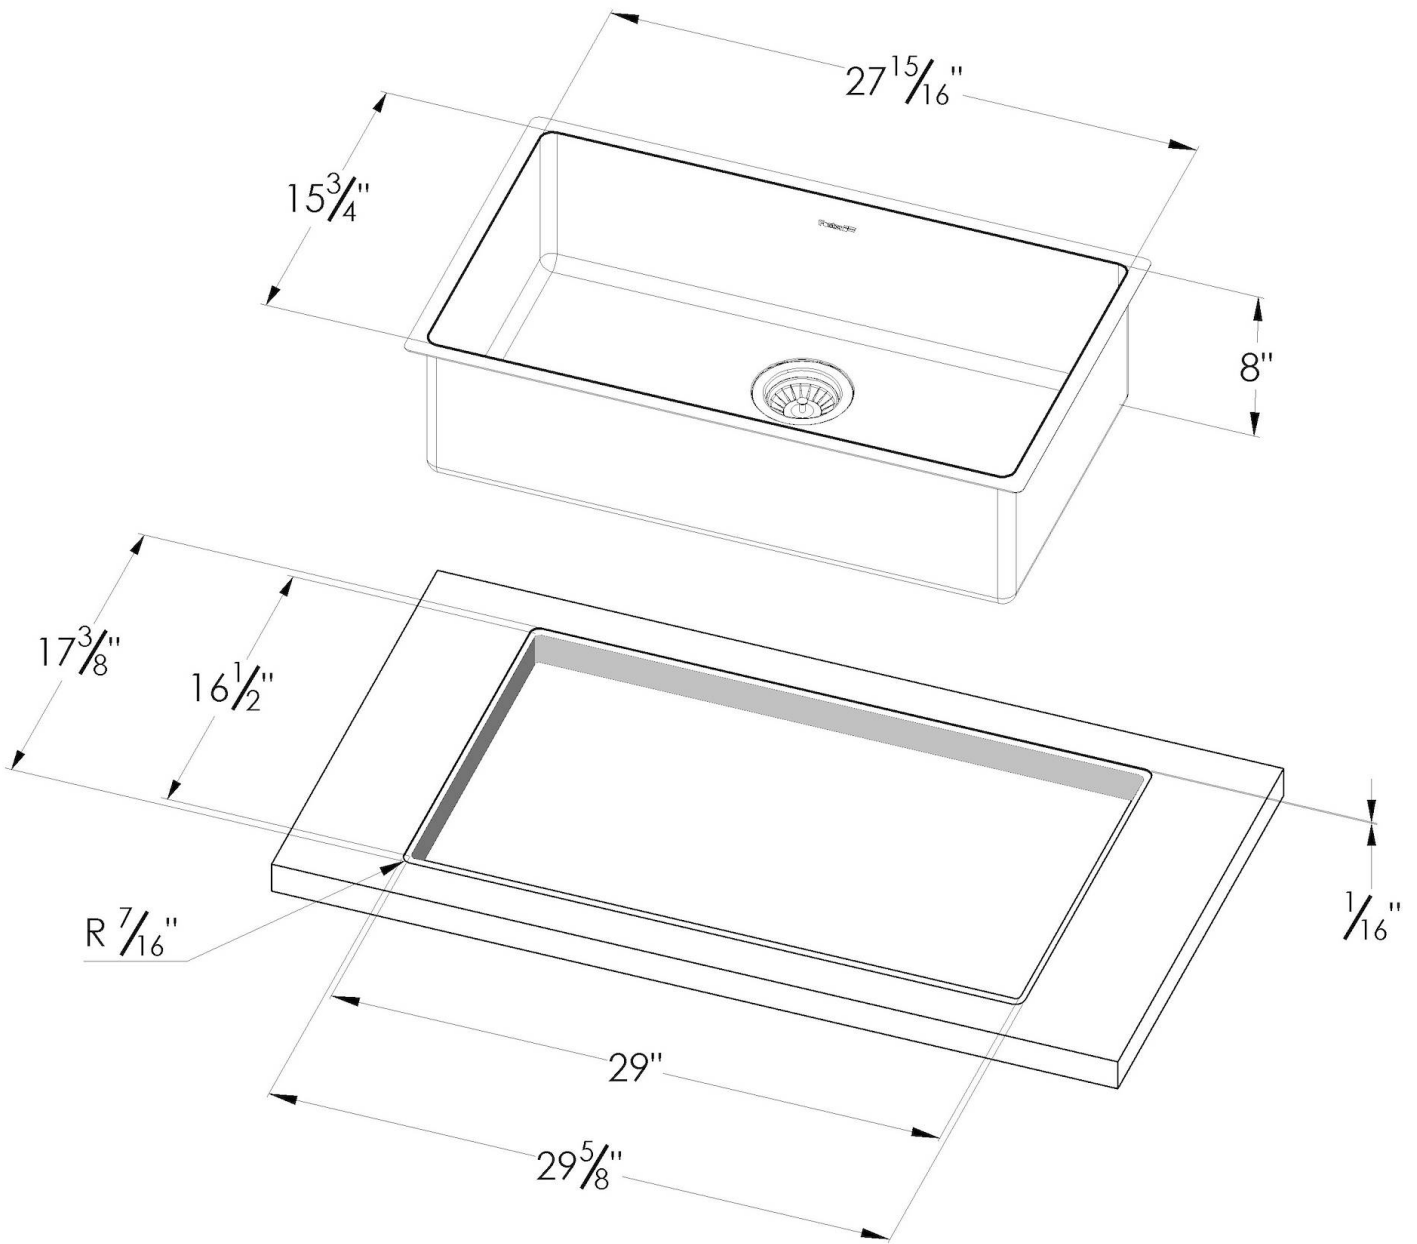

KE Sink Gold 30" x 18" – F/M

Kitchen Sinks

Code: 2157 069

PVD Gold
AISI 304 Stainless steel
Foster brushed
Flush-mount

DETAILS

Series	KE
Coloring	Gold
Finish	PVD
Material	AISI 304 stainless steel
Texture	Foster brushed
Edge/Installation Type	Flush-mount Top-mount
Thickness	18 Gauge (1.2 mm)
Overall dimensions	29 1/2" x 17 5/16"

Bowl dimension 1 bowl 27^{15/16"} x 15^{3/4"}

Bowls depth 8"

Flush-mount cut-out See cut-out drawing

Overmount cut-out 29" x 16^{1/2"}

Waste fitting type 3^{1/2"} - with stainless steel basket

Underside Protected with heavy duty undercoating

Basket 3,5" waste fitting The drain is equipped with a large 3.5" drain, with the practical basket cap that prevents the discharge of solid parts.

High thickness 1.2 1.2 mm thick steel. A significant thickness, which guarantees the maximum sturdiness and durability.

Small radius Bowls with squared shapes with a modern design and an increased capacity, for a minimal aesthetics connected with an extreme practicality.

TECHNICAL DATA

Flush-mount installation - FT

Installation on top of worktop - SPT