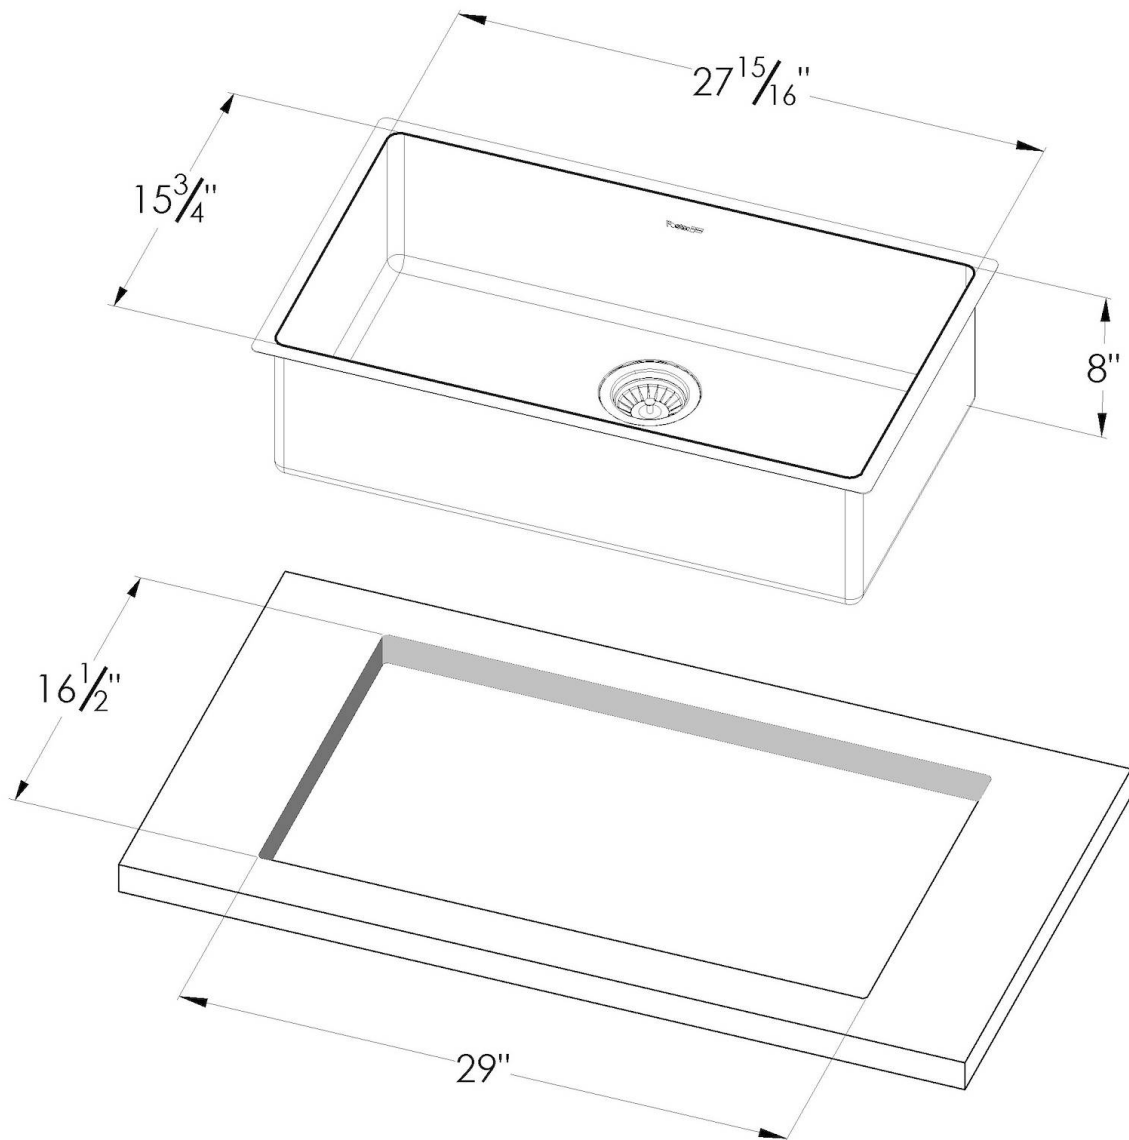

KE Sink Gold 30" x 18" – F/M

Kitchen Sinks

Code: 2157 069

PVD Gold
AISI 304 Stainless steel
Foster brushed
Flush-mount

DETAILS

Series	KE
Coloring	Gold
Finish	PVD
Material	AISI 304 stainless steel
Texture	Foster brushed
Edge/Installation Type	Flush-mount Top-mount
Thickness	18 Gauge (1.2 mm)
Overall dimensions	29 1/2" x 17 5/16"

Bowl dimension 1 bowl 27^{15/16"} x 15^{3/4"}

Bowls depth 8"

Flush-mount cut-out See cut-out drawing

Overmount cut-out 29" x 16^{1/2"}

Waste fitting type 3^{1/2"} - with stainless steel basket

Underside Protected with heavy duty undercoating

Basket 3,5" waste fitting The drain is equipped with a large 3.5" drain, with the practical basket cap that prevents the discharge of solid parts.

High thickness 1.2 1.2 mm thick steel. A significant thickness, which guarantees the maximum sturdiness and durability.

Small radius Bowls with squared shapes with a modern design and an increased capacity, for a minimal aesthetics connected with an extreme practicality.

TECHNICAL DATA

Flush-mount installation - FT

Installation on top of worktop - SPT