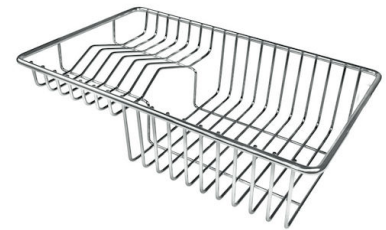

Stainless Steel dishes holder
8100 303
* only in combination with the accessory
8644 101