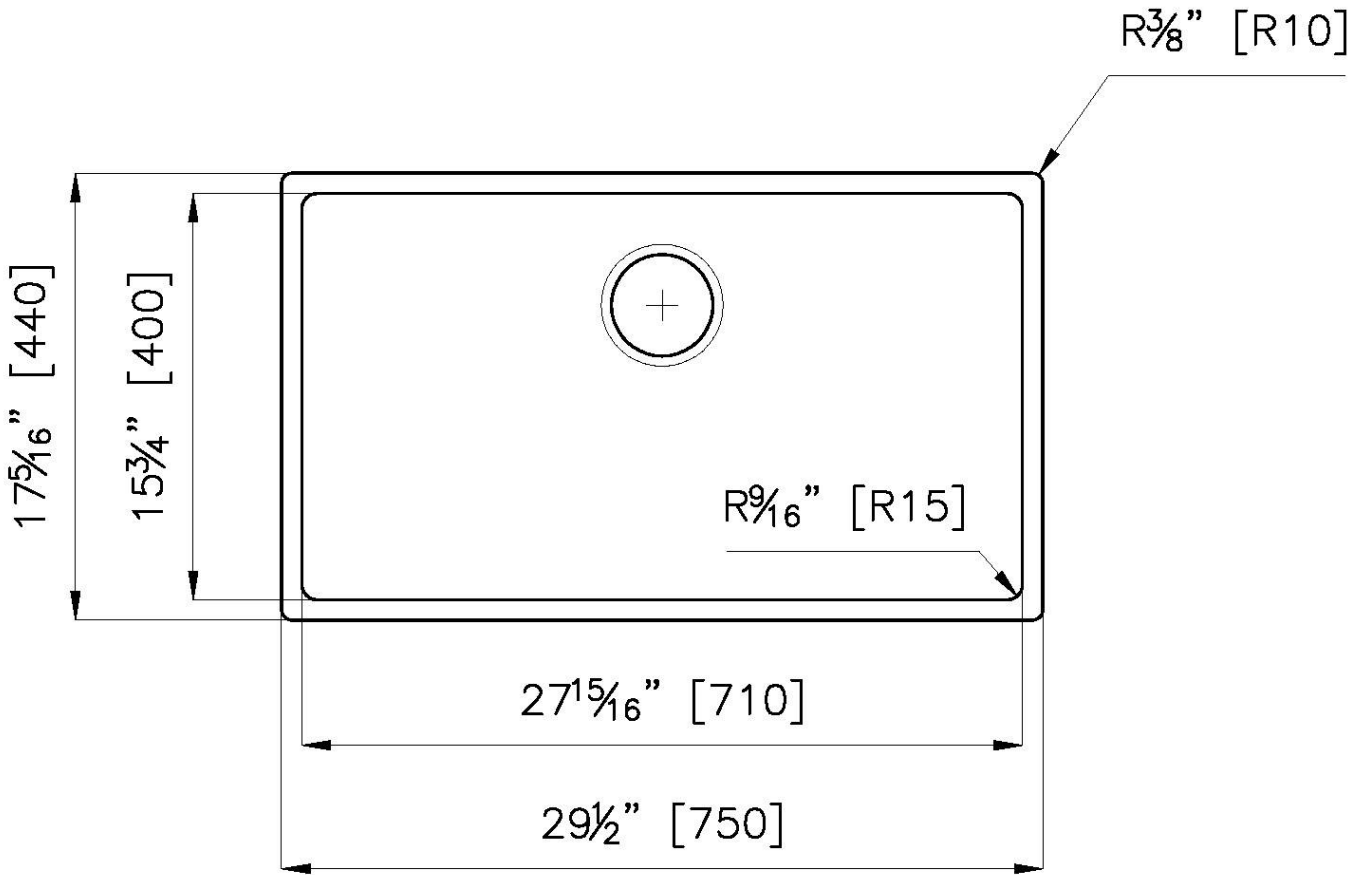

Bowl dimension 1 bowl 27^{15/16"} x 15^{3/4"}

Bowls depth 8"

Flush-mount cut-out See cut-out drawing

Overmount cut-out 29" x 16^{1/2"}

Waste fitting type 3^{1/2"} - with stainless steel basket

Underside Protected with heavy duty undercoating

Small radius Bowls with squared shapes with a modern design and an increased capacity, for a minimal aesthetics connected with an extreme practicality.

TECHNICAL DATA

Flush-mount installation - FT

Installation on top of worktop - SPT